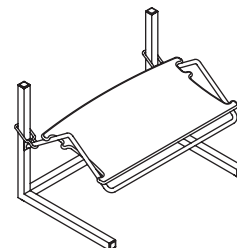

Model # Weight

215 17

At WorkRite we believe that every body has a right to work comfortably and safely for maximum productivity. You can trust WorkRite - as 75% of Fortune 100 companies have - to create innovative solutions that flex to the diverse range of user needs, preferences and settings at work today.